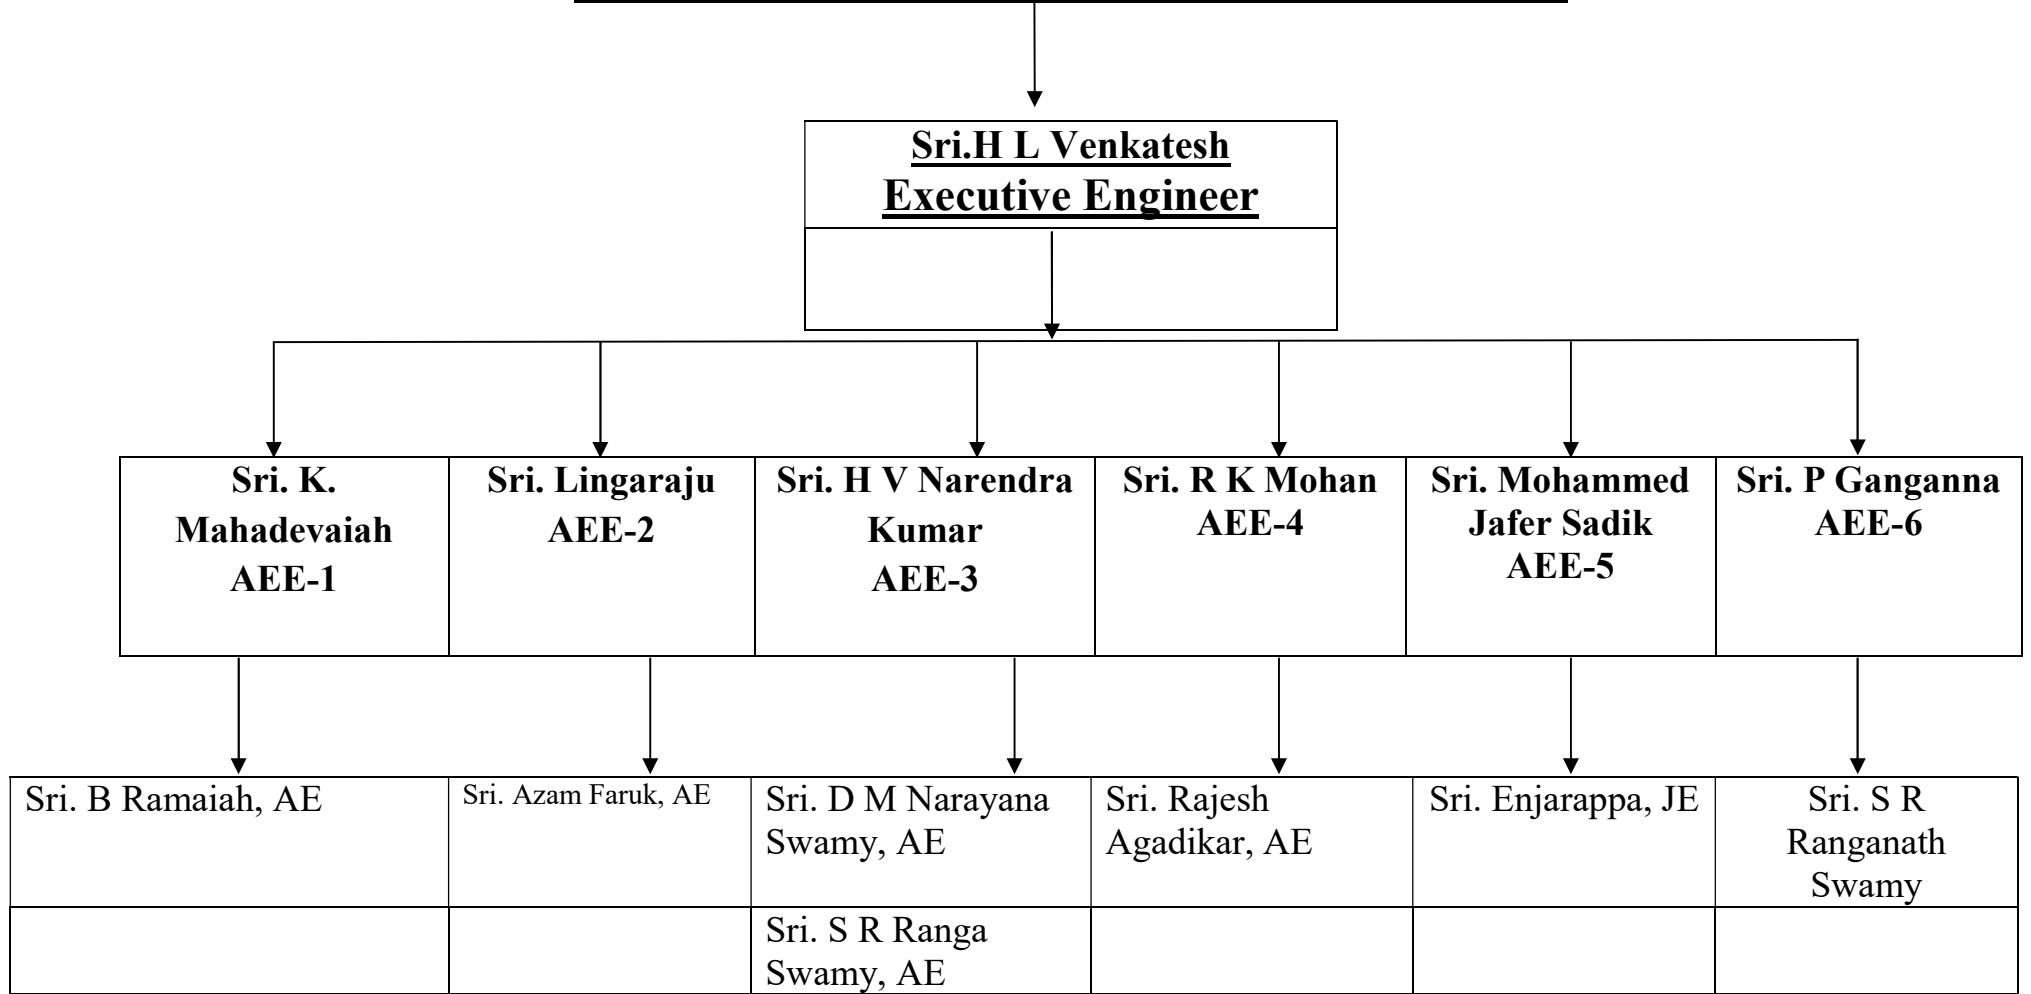

Organisation Chart Engineer Member Office

Organisation Chart

Executive Engineer (West-1) Division

Organisation Chart

Executive Engineer (West-2) Division

Organisation Chart

Executive Engineer (South) Division

Organisation Chart

Executive Engineer NPKL Division

Organisation Chart

Executive Engineer (East) Division

Organisation Chart

Executive Engineer (North) Division

Organisation Chart

Infrastructure & PRR Division

Organisation Chart

Market Division

Sri. N Devanand (I/c)
Executive Engineer

Sri. K M Manjunath
Assistant Executive Engineer
Sub Division-7

Organisation Chart

Housing Project Division-I & 2

Organisation Chart