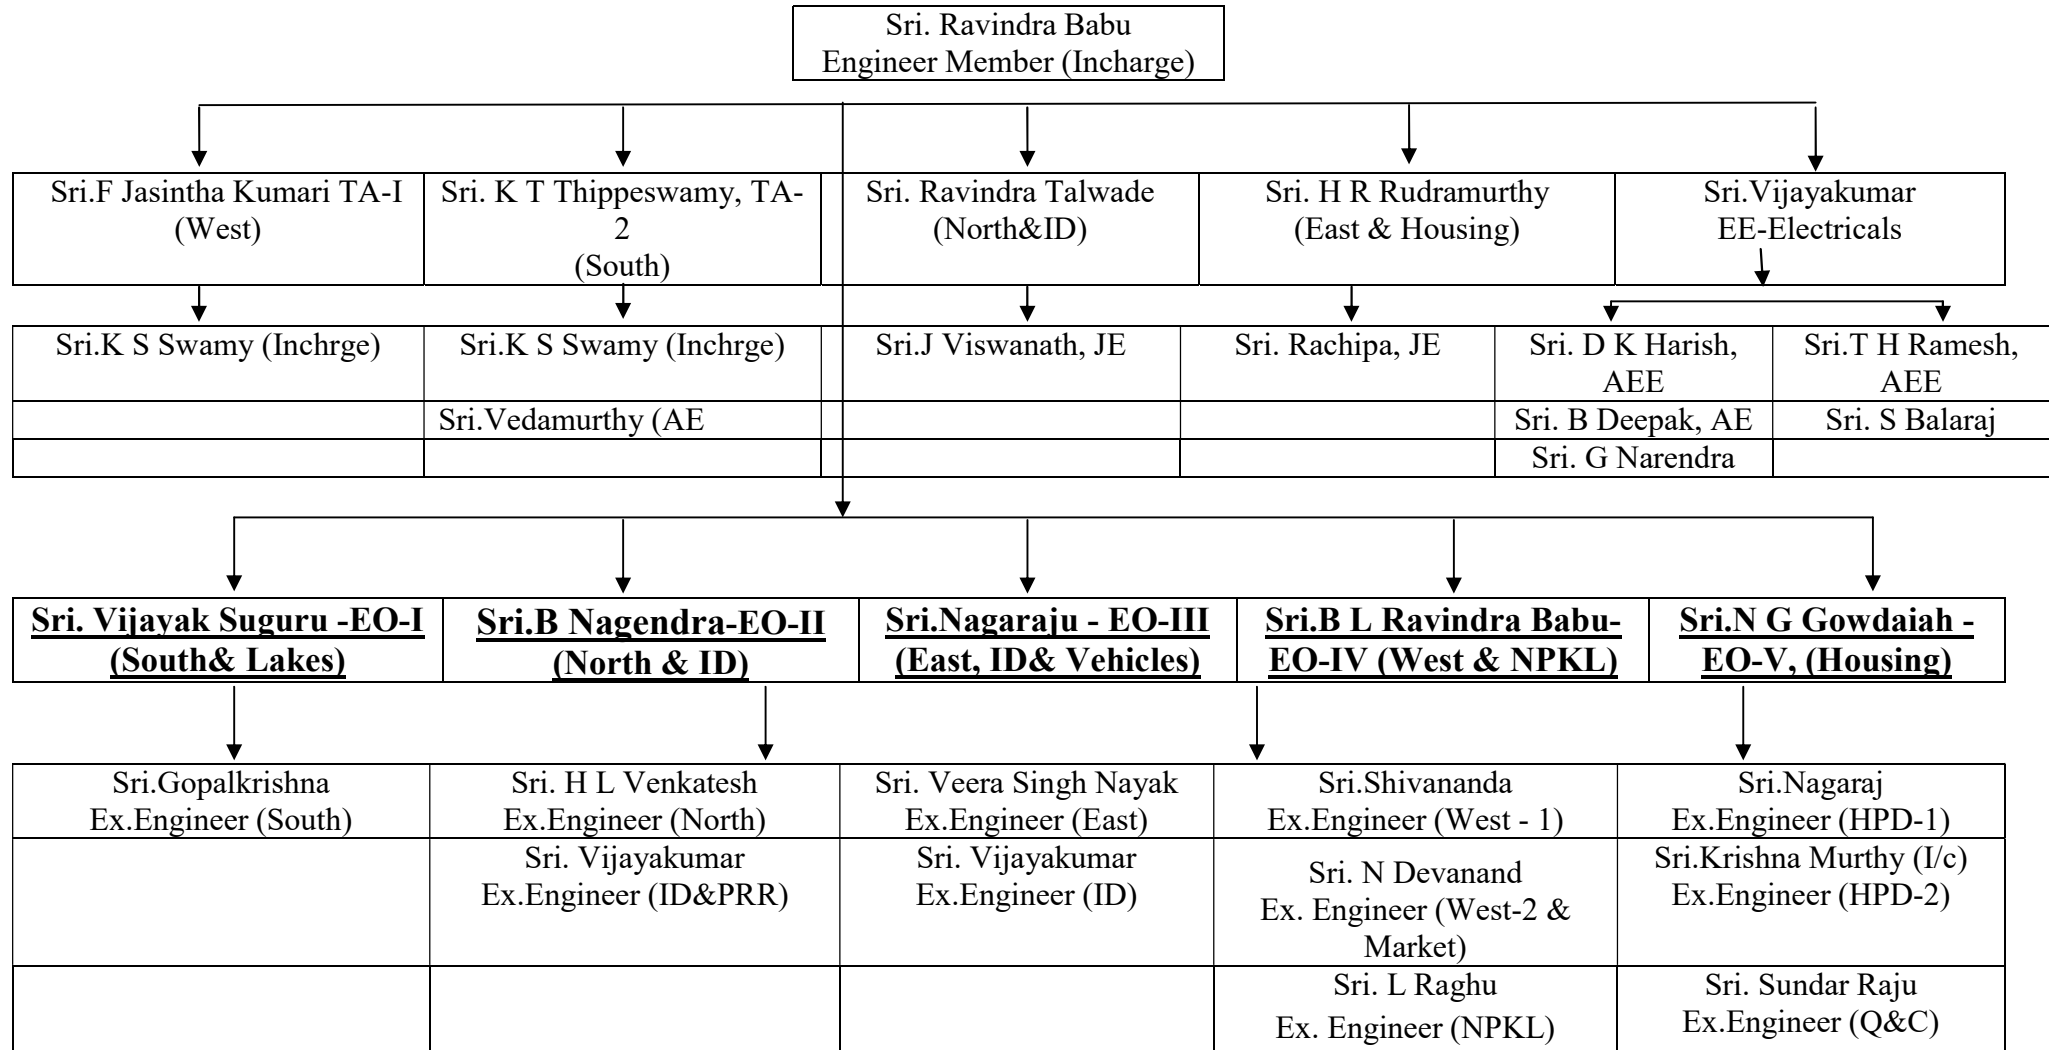

Organisation Chart Engineer Member Office

Organisation Chart

Executive Engineer (West-1) Division

Organisation Chart

Executive Engineer (West-2) Division

Organisation Chart

Executive Engineer (South) Division

Organisation Chart

Executive Engineer NPKL Division

Organisation Chart

Executive Engineer (East) Division

Organisation Chart

Executive Engineer (North) Division

Organisation Chart

Infrastructure & PRR Division